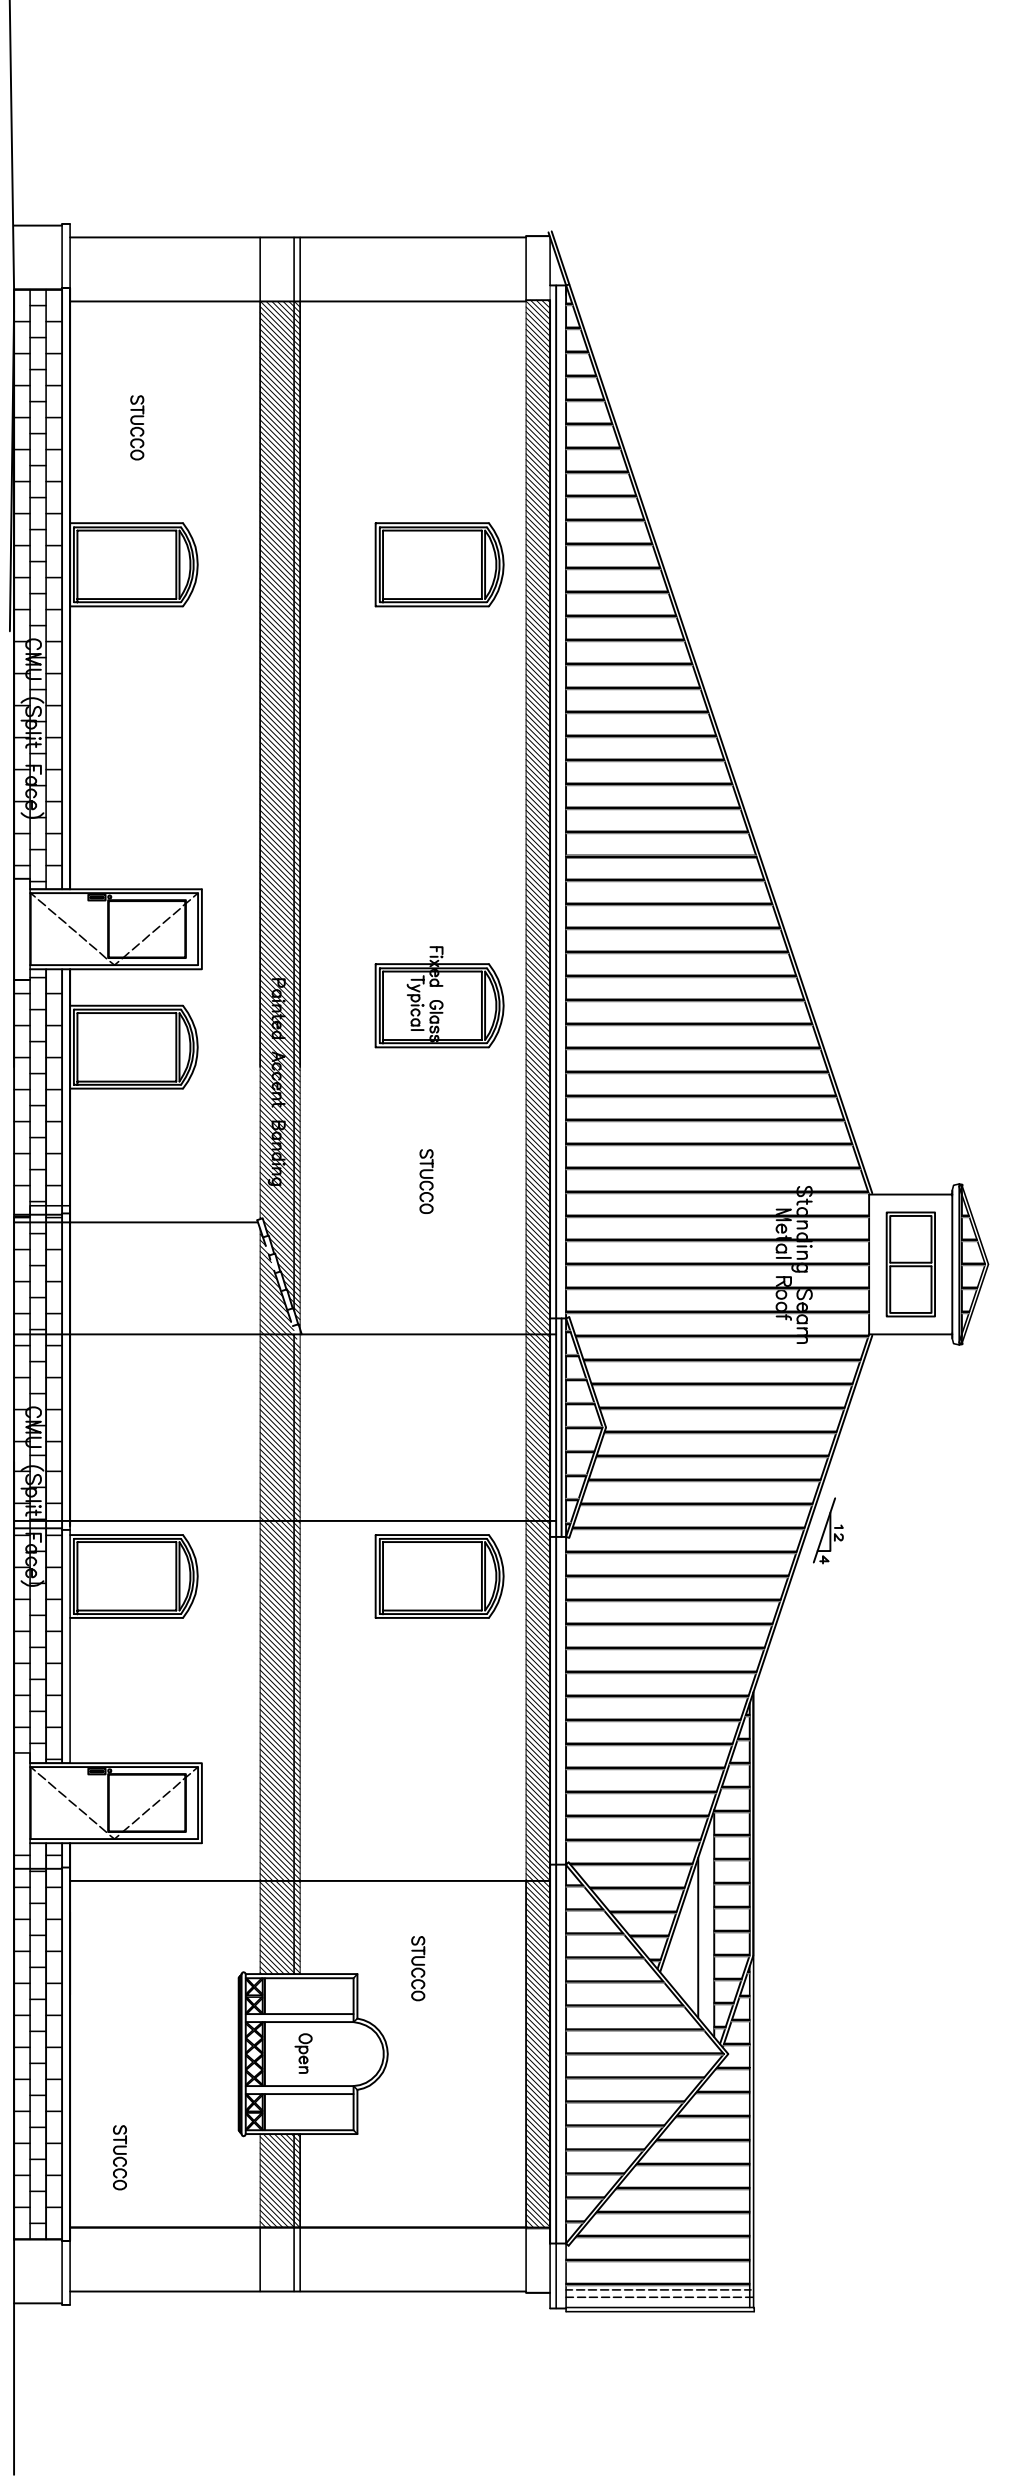

Proposed Building Front Elevation
SOUTHWEST FACE

Proposed Side Building Elevation
SOUTHEAST FACE

Proposed Side Building Elevation
NORTHWEST FACE

Proposed Rear Building Elevation
NORTHEAST FACE

PROPOSED NEW CONSTRUCTION FOR:

Islamic Society of Mobile

63 East Drive ————— Mobile, AL. 36608

PROJECT 0142.0513
CONSTRUCTION DOCUMENTS 0211.15

SHEET:

A3.2